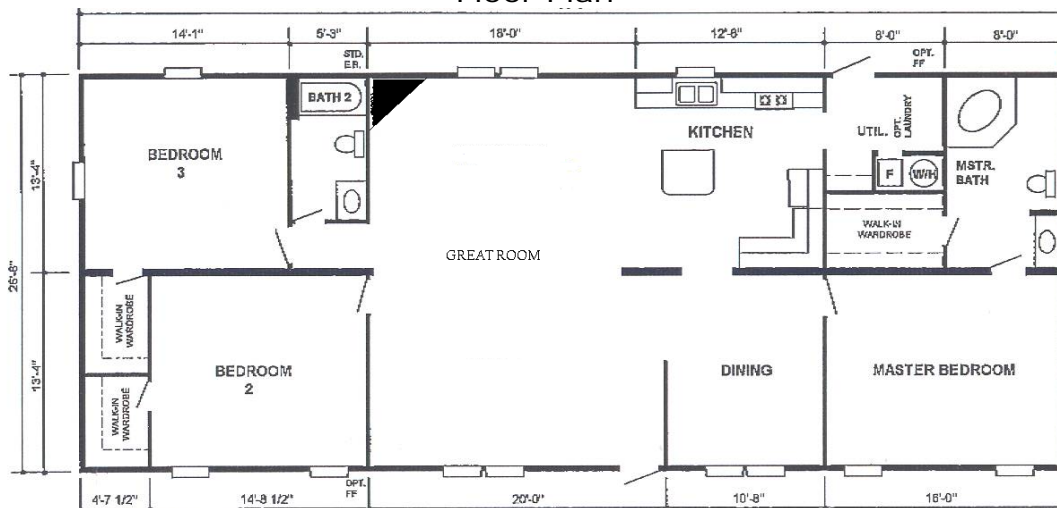

Preferred Homes

6132 South Division, Grand Rapids, MI 49548
 (616) 534-3400 - (866) 650-REPO
 www.preferredmobilehomes.com

No.	Make	Year	Size	Sq Ft	BR	Bth
1189	Redman	1999	28X70	1850	3	2

Comments

Great Room, Formal Dining Room, New Carpet and Fresh Paint

Floor Plan

*Floor plan may differ from actual home