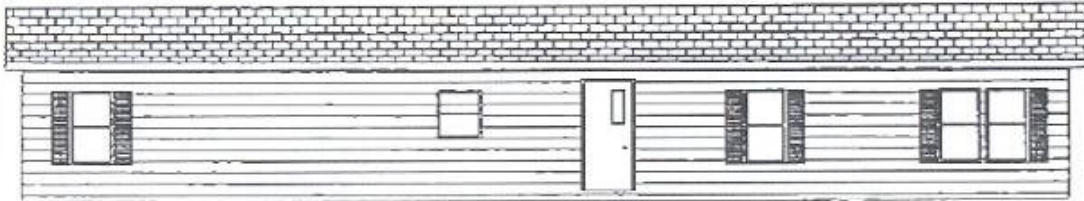

Preferred Homes, Inc.

6132 South Division, Grand Rapids, MI 49548

(616) 534-3400 - (800) 556-1957

www.preferredmobilehomes.com

No.	Make	Year	Size	Sq Ft	BR	Bth
1205	Skyline	1994	28X60	1570	3	2

Comments

Beautiful Home! Wood Floors, Tile Counters, Porch!

Elevations

FRONT ELEVATION

REAR ELEVATION

LEFT ELEVATION

RIGHT ELEVATION

Please note that the porch is on the left end of the Front Elevation and on the Right Elevation. The right set of windows on the Right Elevation is actually a slider that leads to the porch.