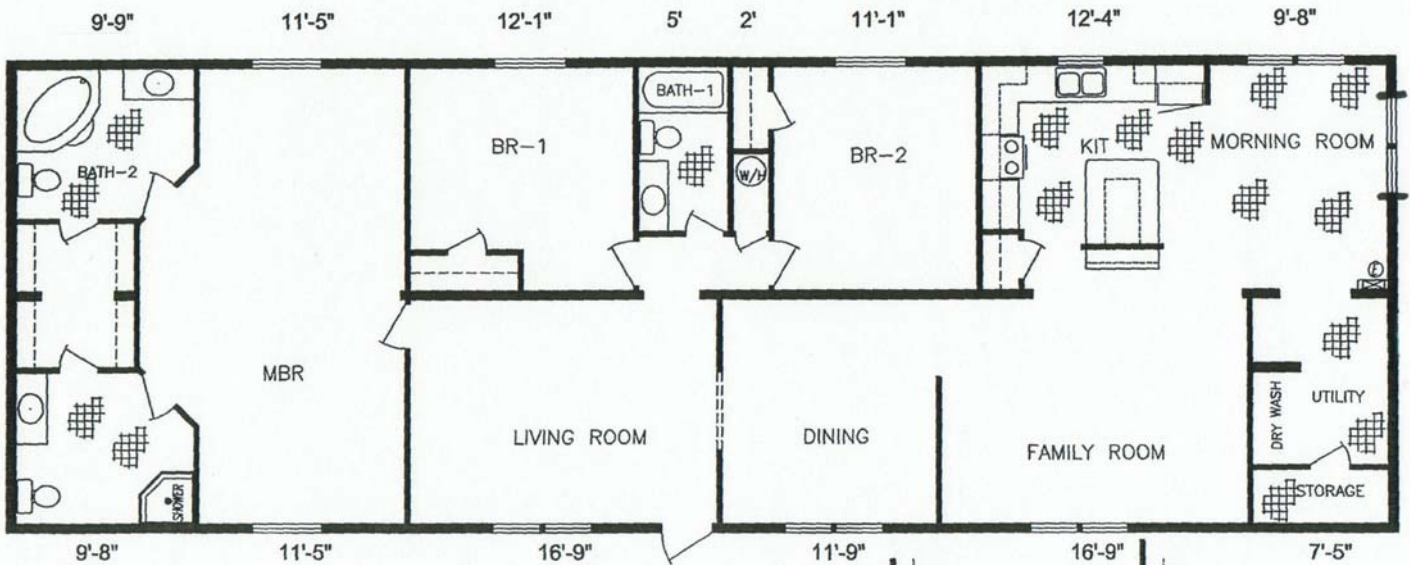

Preferred Homes, Inc.

6132 South Division, Grand Rapids, MI 49548
 (616) 534-3400 (800) 556-1957
 www.preferredmobilehomes.com

No.	Make	Year	Size	Sq Ft	BR	Bth
1248	Patriot	2000	28x80	2120	3	3

Comments

Stone fireplace, Unique floor plan with His and Hers bathroom!

Floor Plan

*Floor plan options may differ from actual home