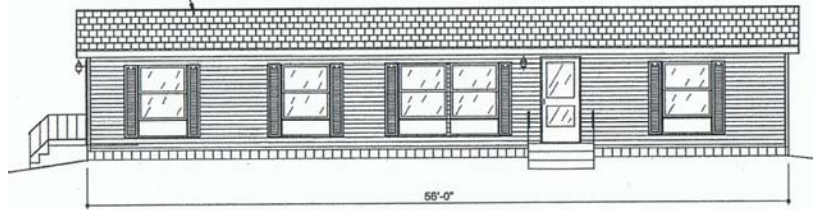

## Preferred Homes, Inc.

6132 South Division, Grand Rapids, MI 49548

(616) 534-3400 - (800) 556-1957

www.preferredmobilehomes.com

No.	Make	Year	Size	Sq Ft	BR	Bth
1252	Redman	2000	28x60	1484	3	2

### Comments

Huge master closet and utility room, built-in china hutch. New carpet!

### Floor Plan

\*Floor plan options may differ from actual home

Elevations

FRONT SIDE

REAR SIDE