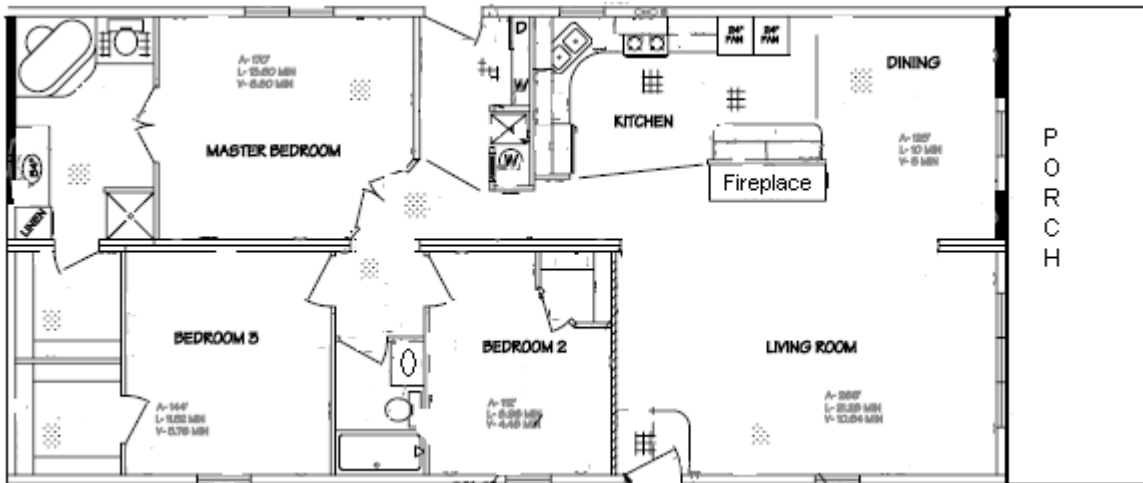

Preferred Homes, Inc.

6132 South Division, Grand Rapids, MI 49548
 (616) 534-3400 (800) 556-1957
 www.preferredmobilehomes.com

No.	Make	Year	Size	Sq Ft	BR	Bth
1253	Mansion	1997	28x70	1840	3	2

Comments

Popular center stone fireplace, Factory built porch, Slider, New carpet!

Floor Plan

Elevations

Please notice that the porch is not shown on the elevation.
It is on the hitch end or right end of the home.