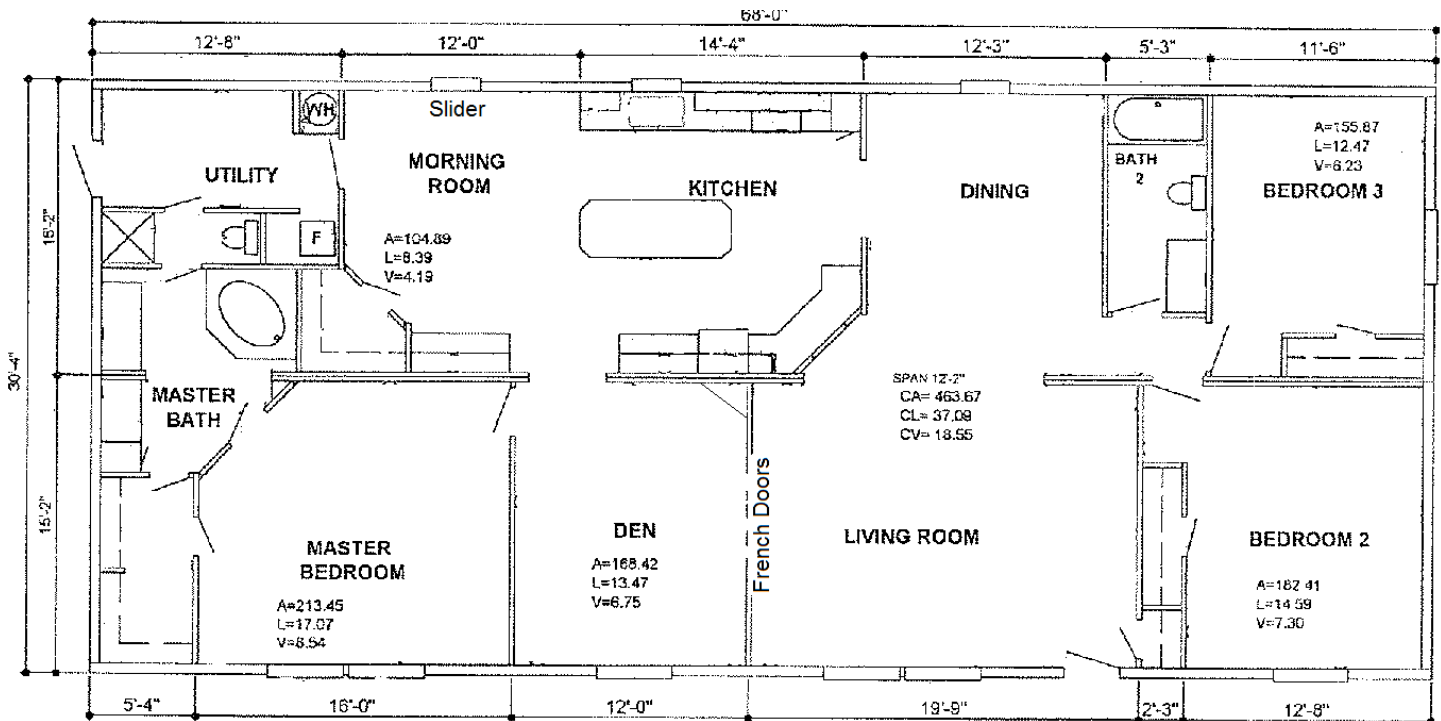

Preferred Homes, Inc.

6132 South Division, Grand Rapids, MI 49548
 (616) 534-3400 (800) 556-1957
 www.preferredmobilehomes.com

No.	Make	Year	Size	Sq Ft	BR	Bth
1267	Dutch	2003	32x72	2170	3	2

Comments

Huge beautiful home! Large bedrooms, Giant Kitchen, Slider, Walk-in pantry, Formal Dining.

Floor Plan

*Floor plan options may differ from actual home