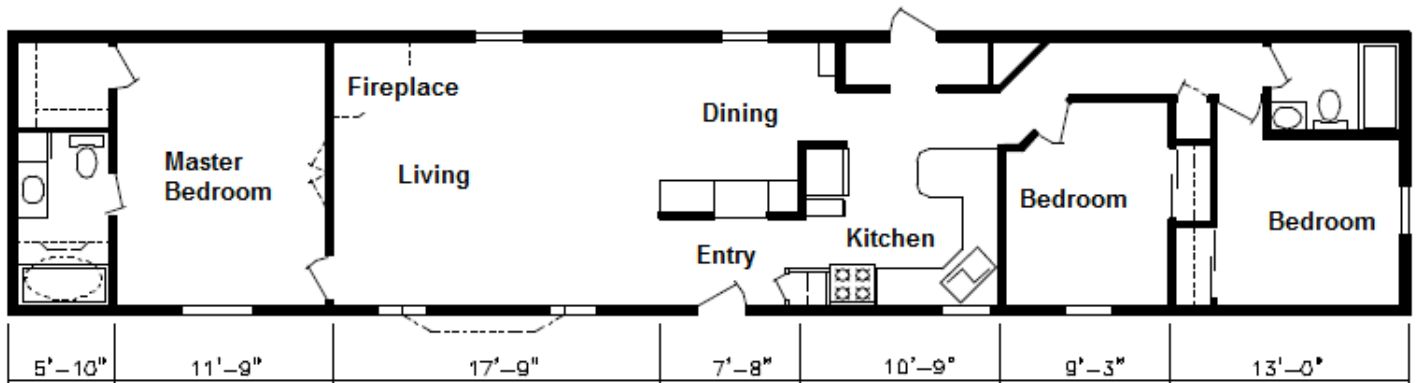

## Preferred Homes

6132 South Division, Grand Rapids, MI 49548  
 (616) 534-3400 (866) 650-REPO  
[www.preferredmobilehomes.com](http://www.preferredmobilehomes.com)

No.	Make	Year	Size	Sq Ft	BR	Bth
1281	Fairmont	1996	16x80	1200	3	2

### Comments

Very Unique Floor Plan! Separate Dining Room, Fireplace, New Carpet and Fresh Paint!

Pictures do not show the new carpet and fresh paint that is currently being done!!!

Floor Plan

\*Floor plan may differ from actual home