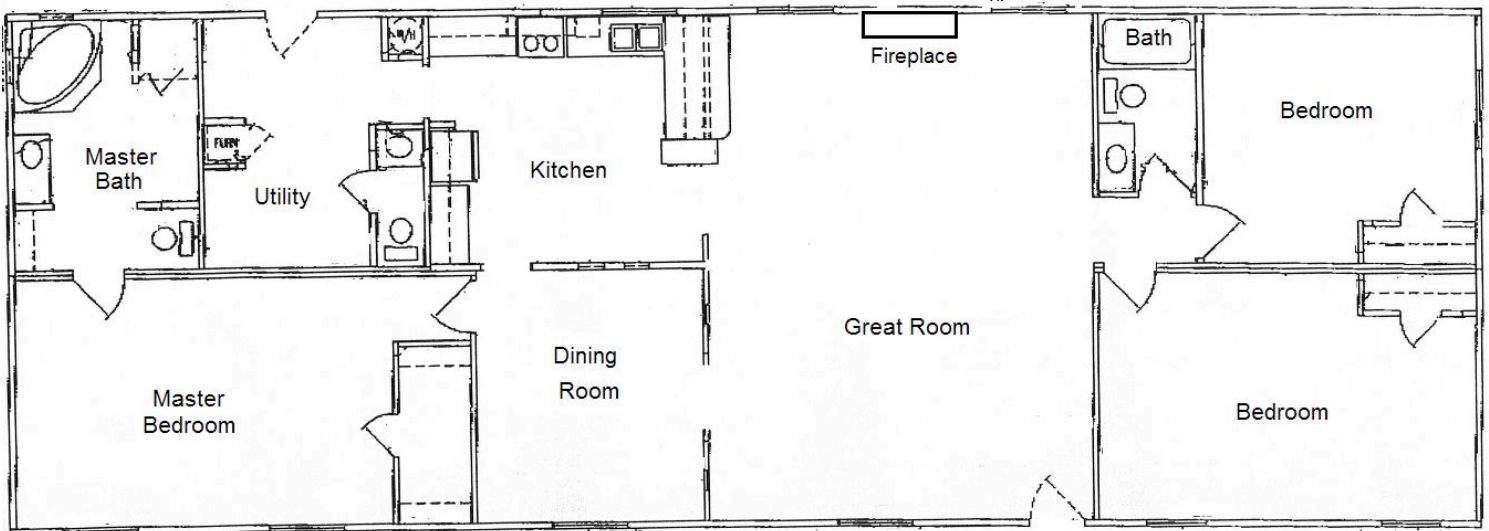

Preferred Homes, Inc.

6132 South Division, Grand Rapids, MI 49548
(616) 534-3400 (800) 556-1957
www.preferredmobilehomes.com

No.	Make	Year	Size	Sq Ft	BR	Bth
1312	Skyline	1998	28x80	2120	3	2

Comments

Fireplace, HUGE Master Bedroom, Formal Dining Room, Large Laundry Room with Bonus Half Bath!

*Floor Plan Options May Differ from Home