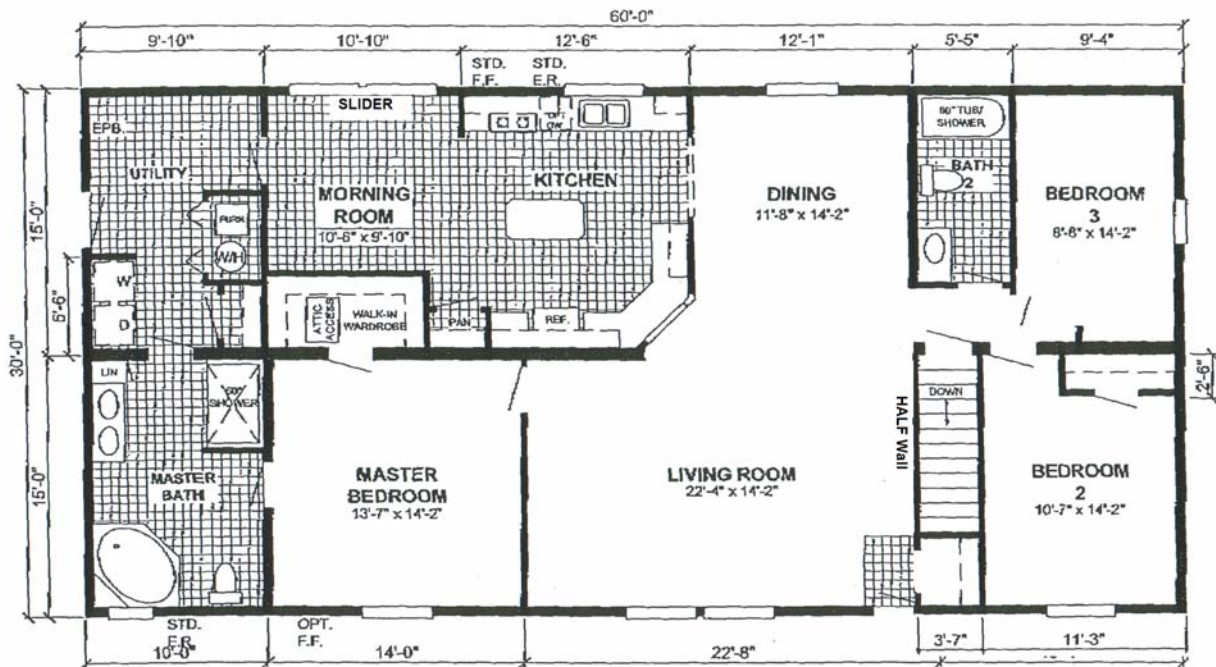

Basement Ready with Half-wall Staircase, Slider,
 Formal Dining, Stainless Steel Appliances, Island

Floor Plan

*Floor plan options may differ from actual home

Base Price: \$64,230*

Options:

Ceiling Fan Wiring	\$50
Frost Free Faucet	\$60
Utility Sink	\$470
Oak Bullnose Cntr Edging	\$155
4" Ceramic Backsplash	\$60
Kit Drawers over Doors	\$320
Can Lights (6)	\$300
Exterior Arch Top Door	\$300
Patio Door	\$575
Raised Panel Shutters (4)	\$195
Upgraded Siding	\$195
Stainless Steel Appliances	\$2,195
50gal Water Htr IPO/40	\$95
Upgraded Kitchen Faucet	\$50
1/2 Wall Stairwell	\$300
Endwall OSB	\$350