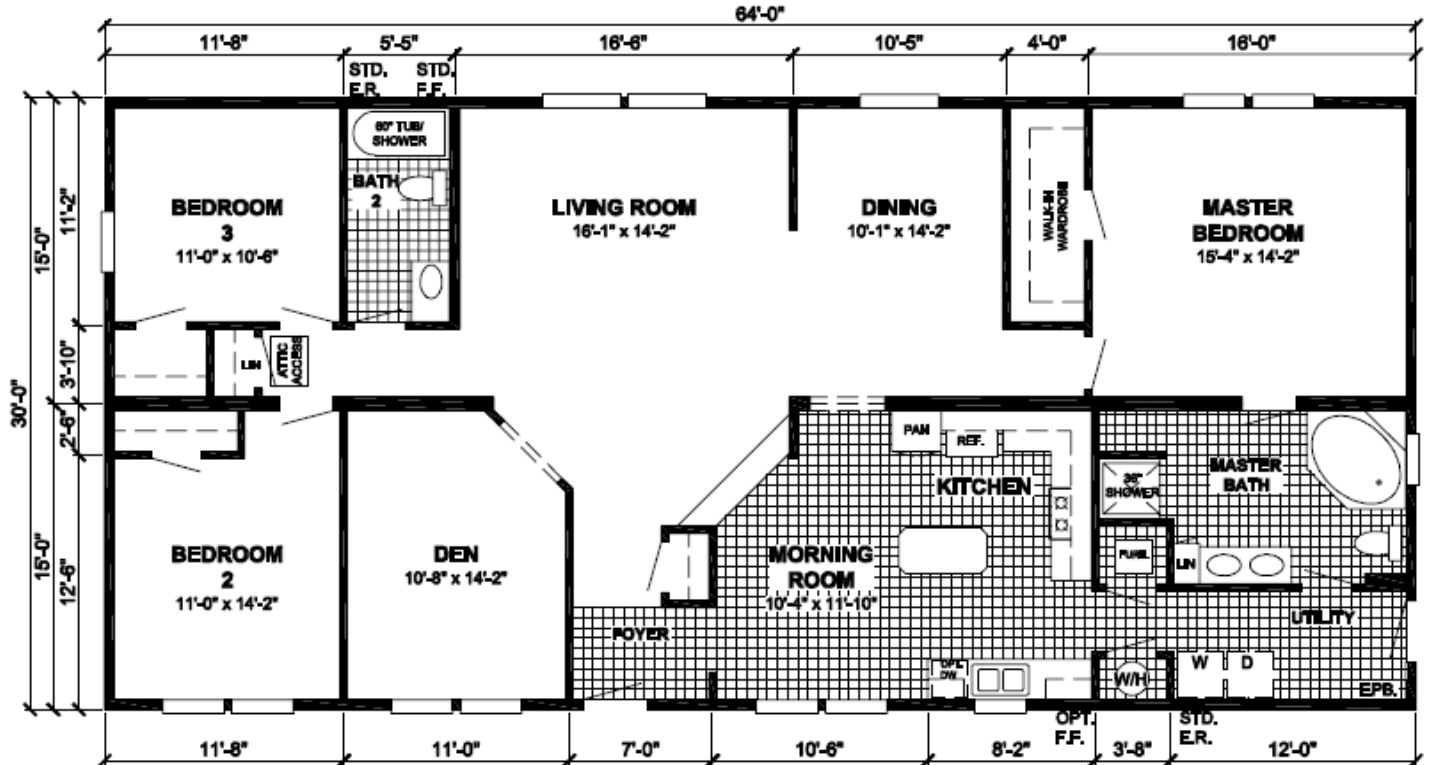

Preferred Homes, Inc.

6132 South Division, Grand Rapids, MI 49548
 (616) 534-3400 - (800) 556-1957
 www.preferredmobilehomes.com

No.	Make	Year	Size	Sq Ft	BR	Bth
MB10	Dutch	2006	30x64	1920	3/4	2

Comments

Large Kitchen with Island and Snack Bar, HUGE Master Bedroom, Formal Dining Room, Den could be made into 4th Bedroom, High Efficiency Gas Furnace!

Floor Plan

*Floor plan options may differ from actual home