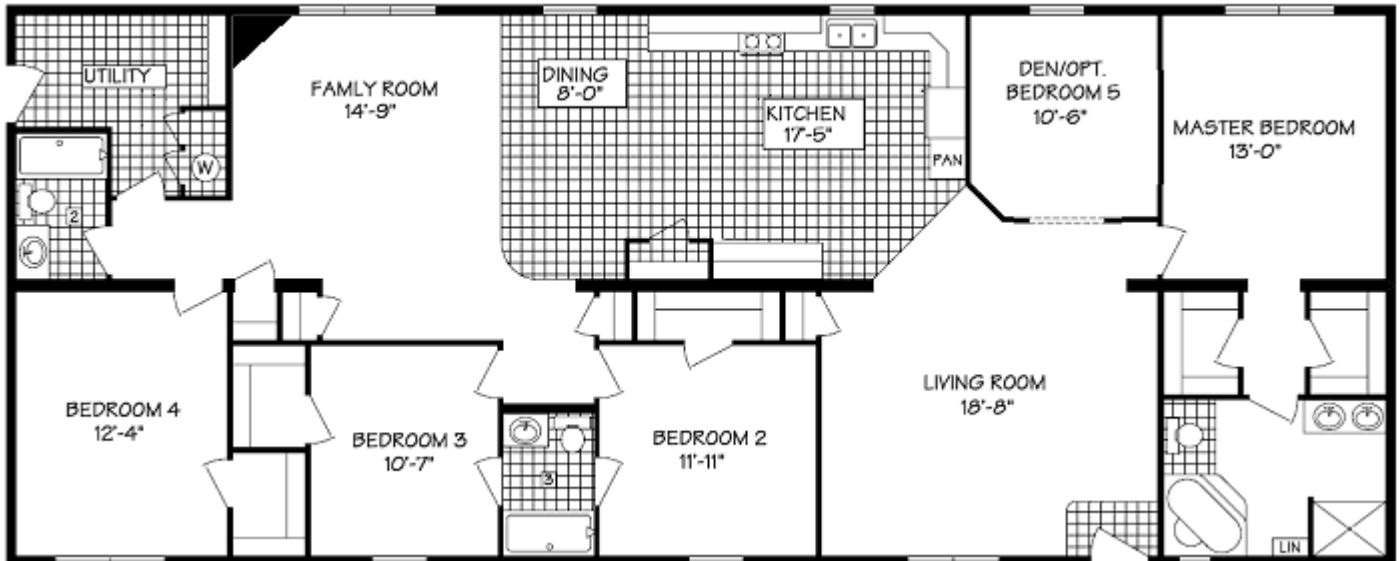

Preferred Homes, Inc.

6132 South Division, Grand Rapids, MI 49548
 (616) 534-3400 - (800) 556-1957
 www.preferredmobilehomes.com

No.	Make	Year	Size	Sq Ft	BR	Bth
MB11	MHE	2006	31x76	2330	4	3

Comments

HUGE home with Jack & Jill bathroom, Family room, Master retreat/office/den! Island kitchen with snack bar, Corner fireplace, 6/12 Roof pitch

Floor Plan

*Floor plan options may differ from actual home